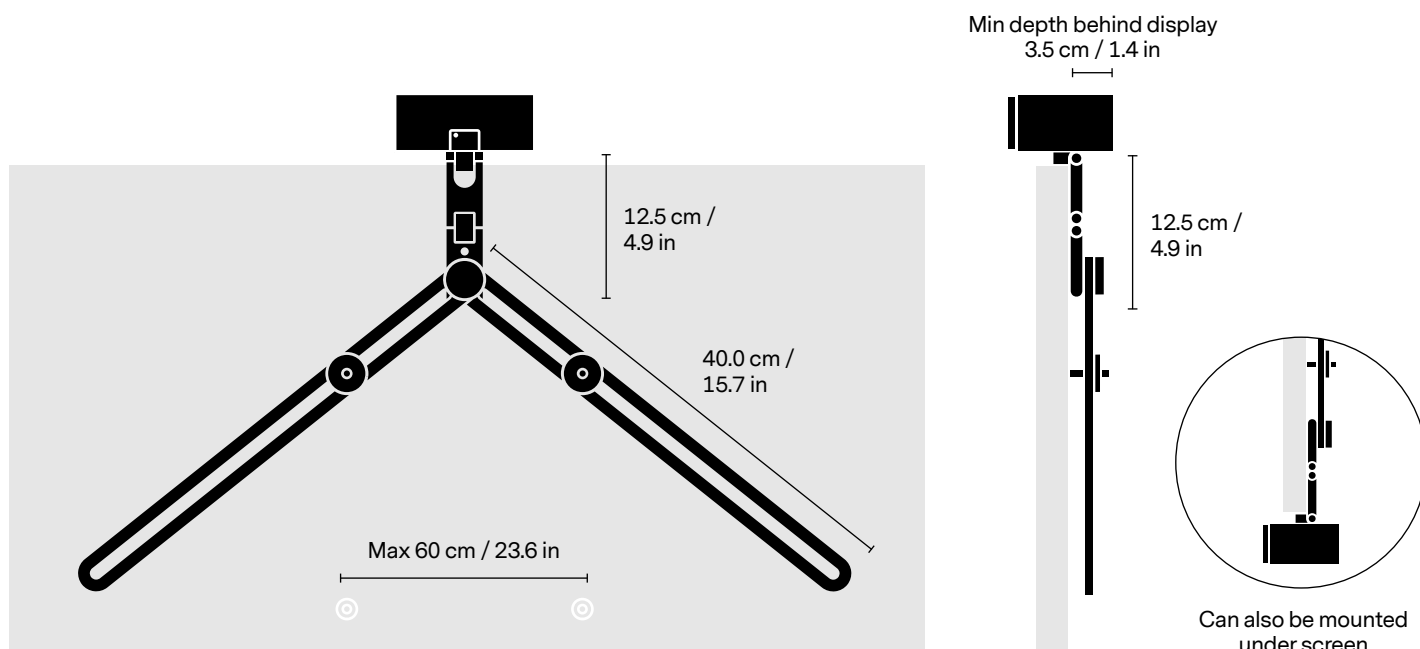

Huddly Screen Mount (VESA)

For Huddly L1 and S1.

Huddly Screen Mount (VESA)

The Screen Mount (VESA) lets you attach Huddly L1 and S1 on top of, or underneath your meeting room display.

Requirements

Minimum depth behind display is 3.5 cm / 1.4 in.

Mounting Recommendation

Attaches to the Wall and Shelf Bracket included with Huddly L1 and S1.

TV Compatibility

Fits displays up to 85" with VESA 600/400 (max horizontal distance between screw holes is 60 cm / 23.5 in)

Weight

230 g

Color

Black

GTIN

7090043790719

Packaging Dimensions

L: 460 mm x H: 60 mm x W: 25 mm