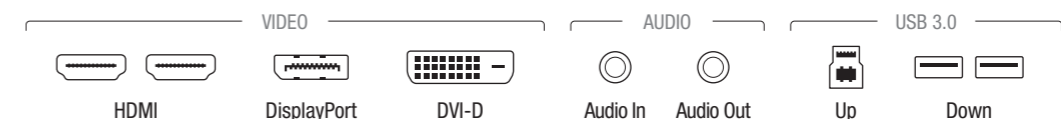

Getting Connected

IMAGES USED WITH PERMISSION.
UNITY TECHNOLOGIES © 2015