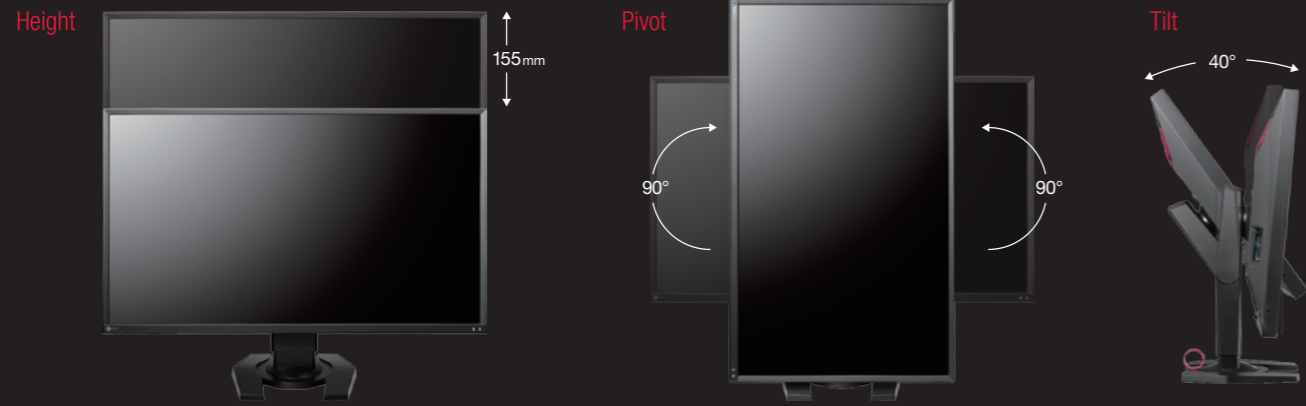

Gaming in Comfort

Play for hours in comfort by adjusting the stand to the position that's best for you.