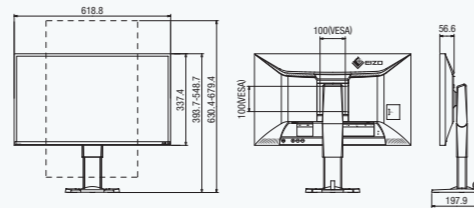

Physical Specifications

Net Weight	With Stand: 7.1 kg, Without Stand: 4.6 kg
Stand	Height Adjustment Range: 155 mm, Tilt: 35° Up, 5° Down
Pivot	90° (both clockwise and counter clockwise)
Hole Spacing (VESA Standard)	100 x 100 mm
Warranty	Five Years*
Dimensions (Unit: mm)