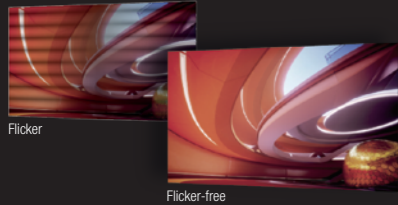

Gaming in Comfort

Play for hours in comfort by adjusting the stand to the position that's best for you.

Tireless Eyes

Enjoy flicker-free viewing at all brightness levels.

5-Year Warranty and Zero Bright Pixels*

*EIZO guarantees zero bright sub-pixels for the first six months from the date of purchase.

68.5 cm (27.0") Gaming Monitor

FORIS® FS2735

A GAMING EXPERIENCE LIKE NO OTHER

FORIS® FS2735 Technical Specifications

Panel

Type	IPS
Size	27" / 68.5 cm (685 mm diagonal)
Native Resolution	2560 x 1440 (16: 9 aspect ratio)
Display Colors	16.77 million
Viewing Angles (H,V typical)	178°, 178°
Brightness (typical)	350 cd/m2 (Blur Reduction: OFF)
Contrast Ratio (typical)	1000:1
Response Time (typical)	4 ms (Gray-to-gray)

Video Signals

Input Terminals	PC: DisplayPort (with HDCP), DVI-D 24 pin (with HDCP), PC / AV: HDMI (with HDCP) x 2
Digital Scanning Frequency (H,V)	DisplayPort: 31 - 222 kHz, 49 - 144 Hz (FreeSync [High]: 56 - 144 Hz, FreeSync [Low]: 35 - 90 Hz) / DVI: 31 - 159 kHz, 59 - 144 Hz / HDMI: 15 - 158 kHz, 23 - 144 Hz

USB

Function	1-port for monitor control, 2-port USB hub
Standard	USB 3.0

Audio

Speakers	1.0 W + 1.0 W (stereo)
Input Terminals	PC: 3.5 mm stereo jack x 1, DisplayPort x 1, PC / AV: HDMI x 2
Output Terminals	PC / AV: 3.5 mm stereo jack, 3.5 mm headphone jack

Power

Maximum Power Consumption	87 W
Typical Power Consumption	33 W
Power Save Mode	Less than 0.5 W (DisplayPort only, Speakers non-operating)

Features & Functions