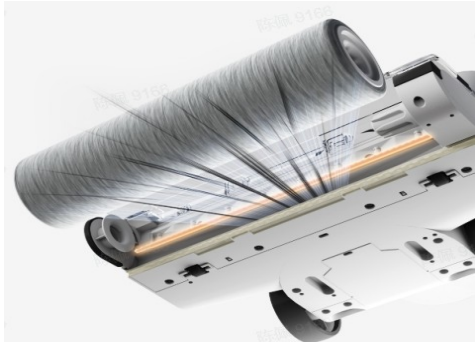

Easy to clean

- Hard-to-reach edges and corners
-

Self-cleaning roller brush

- No need to hand-wash
-

Mop with water - flow

- Fast mopping at a rate of 500rpm
-

Reduce hair clumping

- Scraper has densely-packed teeth
-

Long-lasting battery life

- Enough to clean a large house
-

Xiaomi Truclean W20 Wet Dry Vacuum

Impressive dirt removal

Fast mopping at a rate of 500rpm

Hard-to-reach edges and corners

Scraper has densley-packed teeth