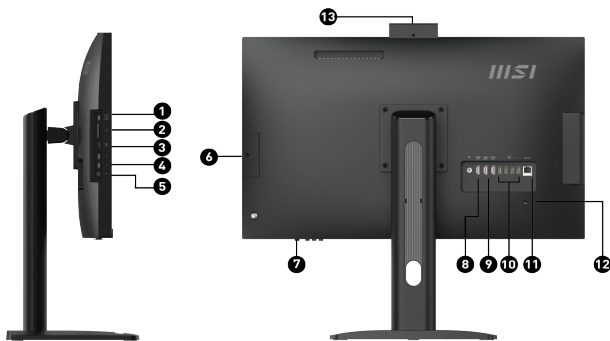

1. 1x Type C-in (Support DP Alternate input only)
2. 1x Card Reader
3. 1x USB 5Gbps Type A
4. 2x Thunderbolt™ 4
5. 1x Mic-in /Headphone-out combo
6. 1x 2.5" HDD/SSD Tray
7. 1x Power
8. 1x HDMI™-in
9. 2x HDMI™-out (supports 4K @60Hz as specified in HDMI™ 2.1)
10. 4x USB 5Gbps Type A
11. 1x RJ45 (2.5G)
12. 1x Kensington Lock
13. 1x Retractable FHD Webcam

Schnittstellen (Seite)	Type-C in	1x (DP Alt mode)
	Mic-in/Headphone-out combo	1
	Card Reader	1
	Thunderbolt	2
	USB 3.2 Gen 1 (5G) Type A	1
Schnittstellen (Rückseite)	RJ45	1
	HDMI out	2x (v2.0)
	HDMI in	1
	Lock type	Kensington
	USB 3.2 Gen 1 (5G) Type A (R)	4
	USB 2.0 Type B Upstream (R)	N/A
Garantie	Warranty	24 Monate Pick-Up & Return
Abmessungen & Gewicht	Product Dimension with Holder (WxDxH) (mm)	N/A
	Product Dimension with Holder (WxDxH) (inch)	N/A
	Product Dimension with Stand (WxDxH) (mm)	613.49 x 235 x 543.37
	Product Dimension with Stand (WxDxH) (inch)	24.15 x 9.25 x 21.39
	Weight (Net kg)	8.05
	Weight (Net lbs)	17.75
	Weight (Gross kg)	12.05
	Weight (Gross lbs)	26.57
	Inside Carton Dimension with Holder (WxDxH) (mm)	N/A
	Inside Carton Dimension with Holder (WxDxH) (inch)	N/A
	Inside Carton Dimension with Stand (WxDxH) (mm)	700 x 217 x 473
	Inside Carton Dimension with Stand (WxDxH) (inch)	27.56 x 8.54 x 18.62
STAND	Adjustment (Tilt)	-5°~20° ±2°
	Adjustment (Swivel)	-30° ~ 30°
	Adjustment (Height)	0 ~ 100mm
Power	AC Adapter Output	150W
VESA	VESA size	100 x 100 mm
Lagerung & Zertifikationen	Regulatory Compliance	CB/CE
Zubehör	AC Adaptor	1
	Power Cord	1
	Warranty Card	N/A
	Quick Guide	3
	User Manual	N/A
	VESA Mount kit	N/A
	Keyboard	SG761412DA
	Keyboard Interface	USB
	Mouse	SM9023M
	Mouse Interface	USB
Barcode Info	EAN	4711377424820
Security	TPM module	N/A
	Chassis Lock	N/A