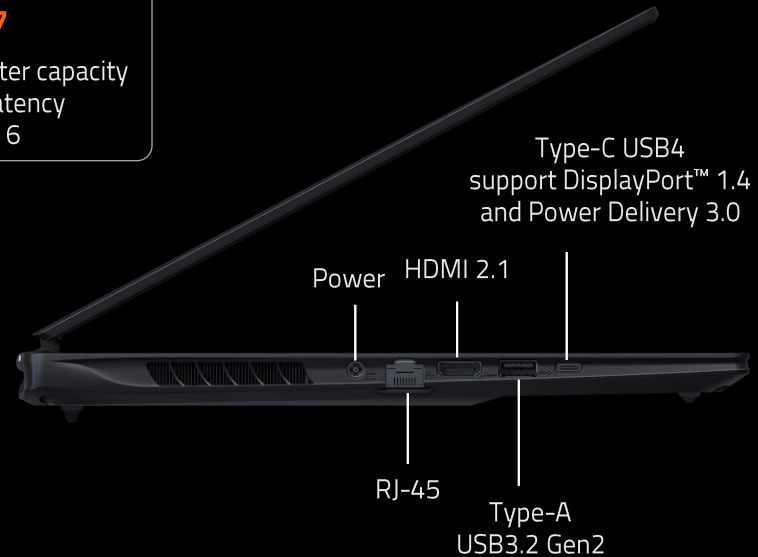

Smart Amplifier
louder volume, deeper bass &
higher dynamic range

IO Ports & Wi-Fi 7

MASTER-GRADE CONNECTIVITY

Wi-Fi 7

4.8x faster / 5x greater capacity
/ 100x lower latency
than Wi-Fi 6

Design & Craftsmanship
Pure. Sleek. Effortless.