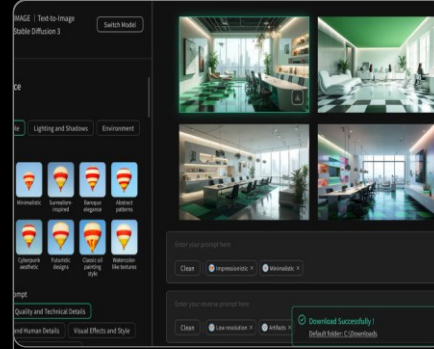

Fast Charge

50% in 30 mins in AC Mode

FHD IR Camera

Support Windows Hello

GiMate

GiMATE, Your Smart AI Mate.

Embedded LLM

GiMATE is built upon an advanced Large Language Model (LLM) to understand and anticipate your needs.

G-Cell Technology

A suite of proprietary AI technologies that seamlessly tailor hardware optimizations to the user experience.

GiMATE Creator

AI image generation with ease an improved user interface and by importing the latest models from Hugging Face.